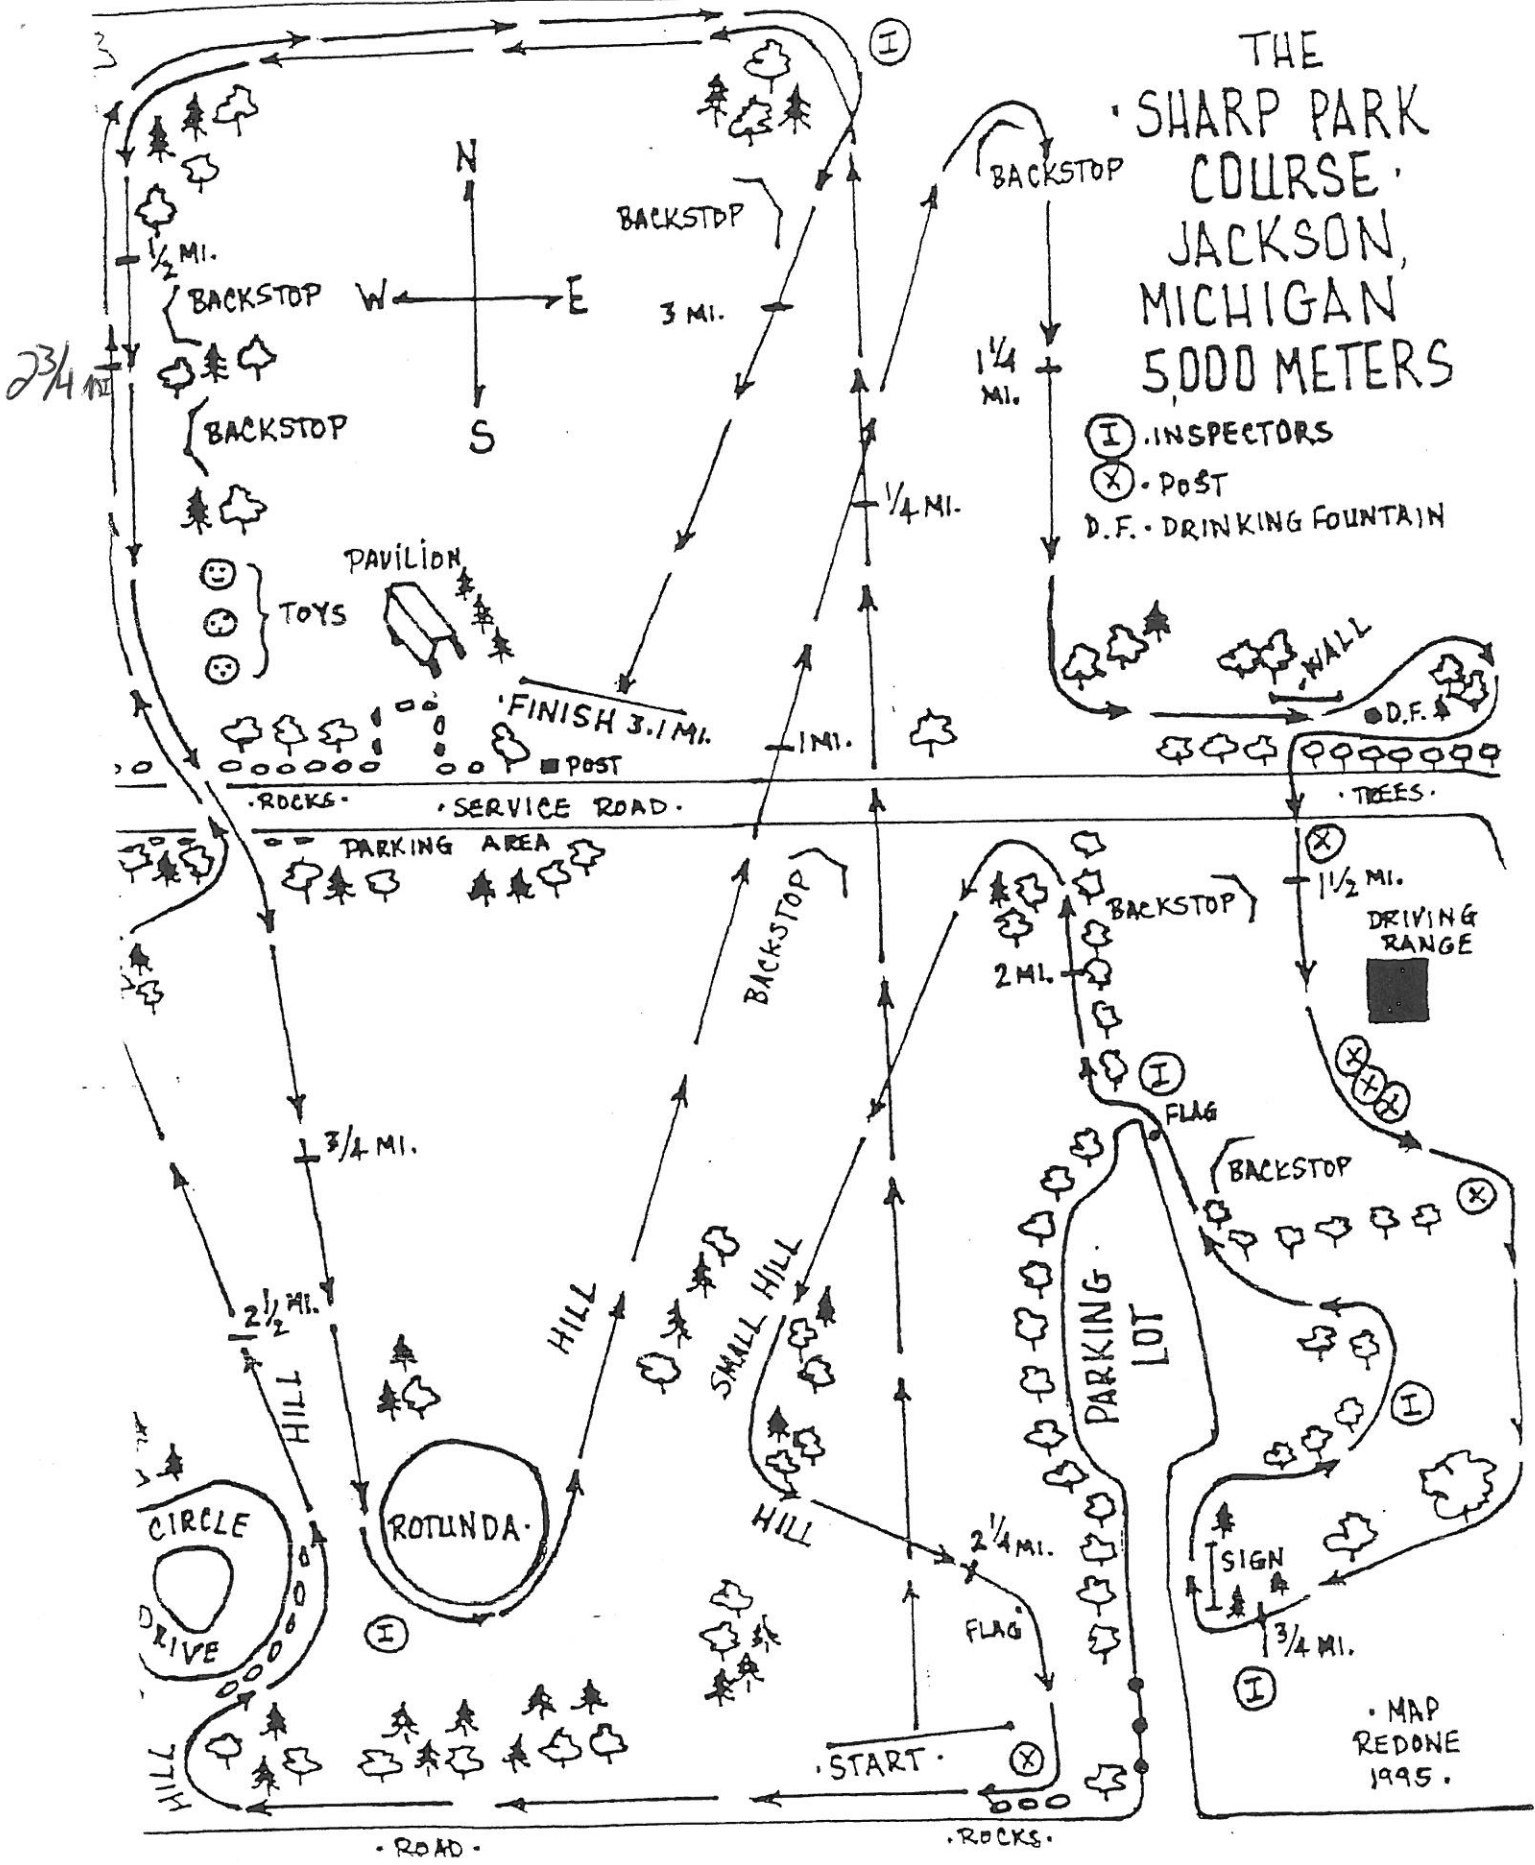

THE SHARP PARK COURSE JACKSON, MICHIGAN 5,000 METERS

- (I) INSPECTORS
- (X) POST
- D.F. DRINKING FOUNTAIN

2 3/4 MI.

MAP REDONE
1995.